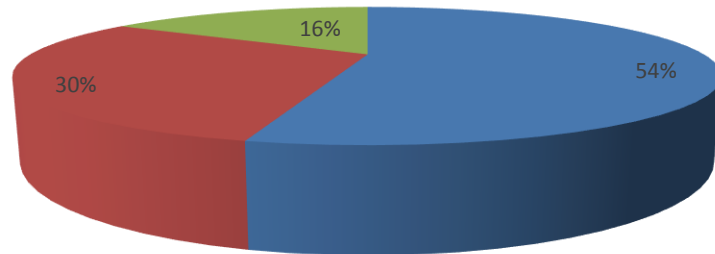

**School of Computational & Applied Sciences
Academic Feedback: Student Satisfaction Level
Odd Semester 2019-20**

■ Satisfaction level 100% ■ Satisfaction level 75% ■ Satisfaction level Below 75%