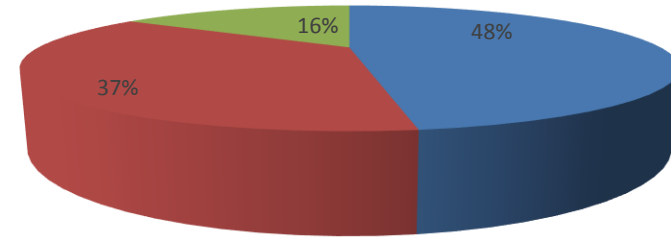

### School of Communication, Multimedia & Film Studies Academic Feedback: Student Satisfaction Level Odd Semester 2019-20

■ Satisfaction level 100% ■ Satisfaction level 75%  
■ Satisfaction level Below 75%

**School of Computational & Applied Sciences  
Academic Feedback: Student Satisfaction Level  
Odd Semester 2019-20**

■ Satisfaction level 100% ■ Satisfaction level 75% ■ Satisfaction level Below 75%

**School of Management & Commerce  
Academic Feedback: Student Satisfaction Level  
Odd Semester 2019-20**