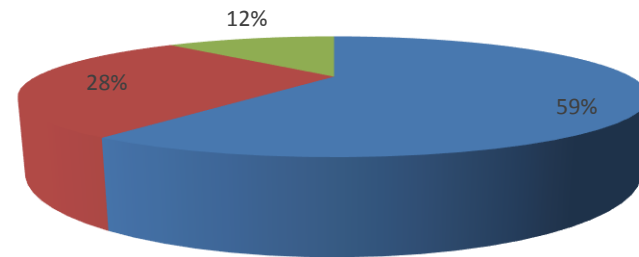

School of Communication, Multimedia & Film Studies Academic Feedback: Student Satisfaction Level Odd Semester 2019-20

■ Satisfaction level 100% ■ Satisfaction level 75%
■ Satisfaction level Below 75%