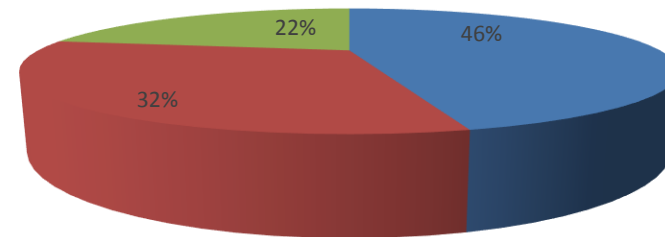

**School of Biotechnology & Bioscience
Academic Feedback: Student Satisfaction Level
Odd Semester 2019-20**

■ Satisfaction level 100% ■ Satisfaction level 75%
■ Satisfaction level Below 75%