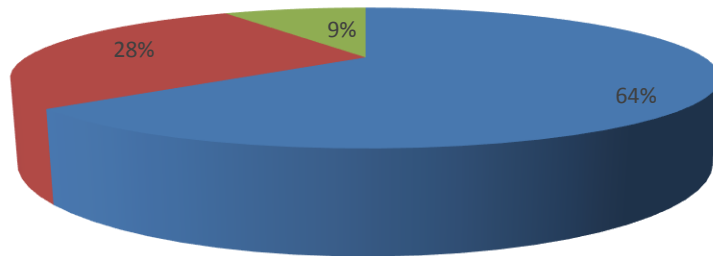

### Brainware University Academic Feedback: Student Satisfaction Level Odd Semester 2019-20

■ Satisfaction level 100% ■ Satisfaction level 75% ■ Satisfaction level below 75%

### School of Medical & Allied Health Science Academic Feedback: Student Satisfaction Level Odd Semester 2019-20

■ Satisfaction level 100% ■ Satisfaction level 75% ■ Satisfaction level Below 75%