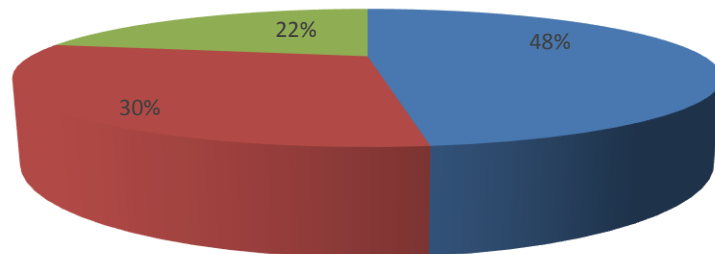

**School of Computational & Applied Sciences  
Academic Feedback: Student Satisfaction Level  
Odd Semester 2019-20**

■ Satisfaction level 100% ■ Satisfaction level 75% ■ Satisfaction level Below 75%

**School of Management & Commerce  
Academic Feedback: Student Satisfaction Level  
Odd Semester 2019-20**

■ Satisfaction level 100% ■ Satisfaction level 75%  
■ Satisfaction level Below 75%

**School of Engineering  
Academic Feedback: Student Satisfaction Level  
Odd Semester 2019-20**

■ Satisfaction level 100% ■ Satisfaction level 75% ■ Satisfaction level Below 75%