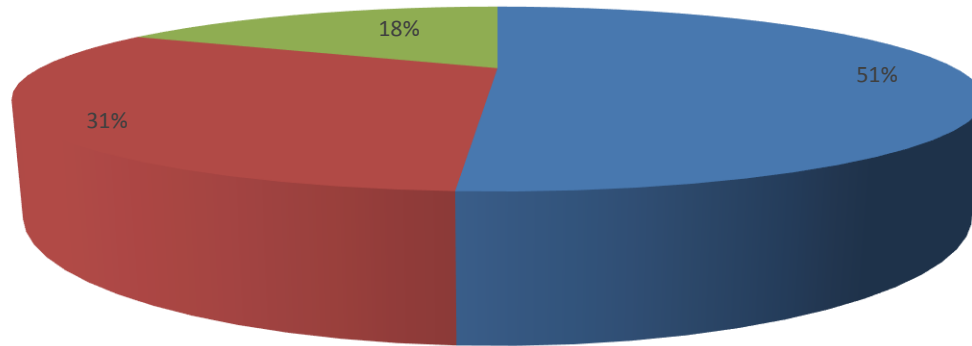

### Brainware University Academic Feedback: Student Satisfaction Level Odd Semester 2019-20

■ Satisfaction level 100% ■ Satisfaction level 75% ■ Satisfaction level below 75%

### School of Medical & Allied Health Science Academic Feedback: Student Satisfaction Level Odd Semester 2019-20

■ Satisfaction level 100% ■ Satisfaction level 75% ■ Satisfaction level Below 75%