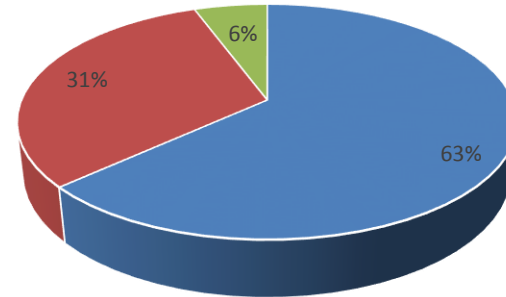

■ Satisfaction level 100% ■ Satisfaction level 70% ■ Satisfaction level below 70%

School of Communication, Multimedia & Film Studies Academic Feedback: Student Satisfaction Level Odd Semester 2017-18

■ Satisfaction level 100% ■ Satisfaction level 70% ■ Satisfaction level below 70%

**School of Engineering
Academic Feedback: Student Satisfaction Level
Odd Semester 2017-18**

■ Satisfaction level 100% ■ Satisfaction level 70% ■ Satisfaction level below 70%

**School of Management & Commerce
Academic Feedback: Student Satisfaction Level
Odd Semester 2017-18**

■ Satisfaction level 100% ■ Satisfaction level 70% ■ Satisfaction level below 70%