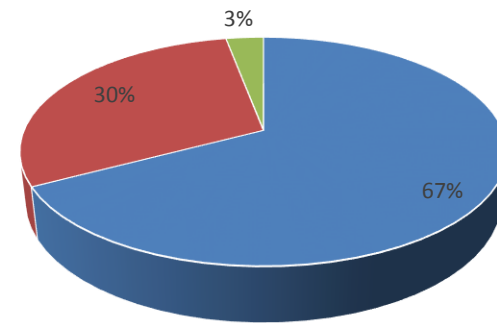

Brainware University Academic Feedback: Student Satisfaction Level Odd Semester 2017-18

■ Satisfaction level 100% ■ Satisfaction level 70% ■ Satisfaction level below 70%

School of Computational & Applied Sciences Academic Feedback: Student Satisfaction Level Odd Semester 2017-18

■ Satisfaction level 100% ■ Satisfaction level 70% ■ Satisfaction level below 70%

School of Communication, Multimedia & Film Studies Academic Feedback: Student Satisfaction Level Odd Semester 2017-18

■ Satisfaction level 100% ■ Satisfaction level 70% ■ Satisfaction level below 70%