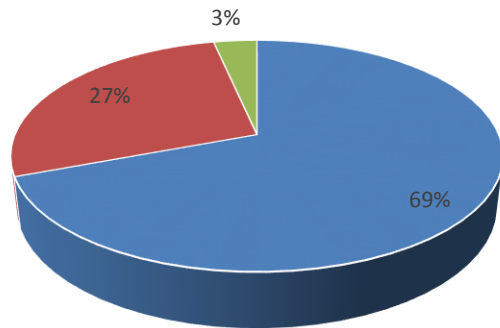

Brainware University Academic Feedback: Student Satisfaction Level Odd Semester 2017-18

■ Satisfaction level 100% ■ Satisfaction level 70% ■ Satisfaction level below 70%

School of Computational & Applied Sciences Academic Feedback: Student Satisfaction Level Odd Semester 2017-18

■ Satisfaction level 100% ■ Satisfaction level 70% ■ Satisfaction level below 70%

School of Communication, Multimedia & Film Studies Academic Feedback: Student Satisfaction Level Odd Semester 2017-18

■ Satisfaction level 100% ■ Satisfaction level 70% ■ Satisfaction level below 70%