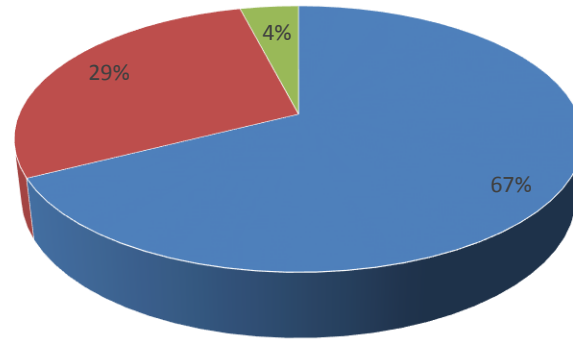

Brainware University Academic Feedback: Student Satisfaction Level Odd Semester 2017-18

■ Satisfaction level 100% ■ Satisfaction level 70% ■ Satisfaction level below 70%

School of Computational & Applied Sciences Academic Feedback: Student Satisfaction Level Odd Semester 2017-18

■ Satisfaction level 100% ■ Satisfaction level 70% ■ Satisfaction level below 70%

School of Communication, Multimedia & Film Studies Academic Feedback: Student Satisfaction Level Odd Semester 2017-18

■ Satisfaction level 100% ■ Satisfaction level 70% ■ Satisfaction level below 70%