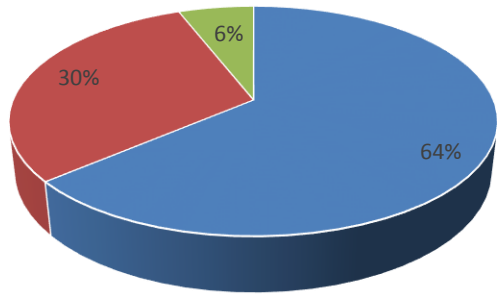

**School of Engineering
Academic Feedback: Student Satisfaction Level
Odd Semester 2017-18**

■ Satisfaction level 100% ■ Satisfaction level 70% ■ Satisfaction level below 70%